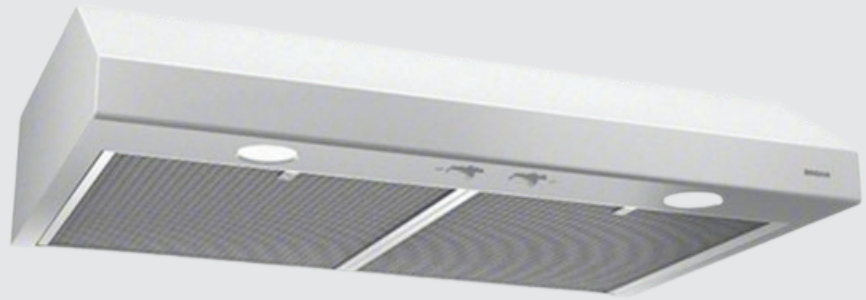

AUTO-OUT® VENTHOOD

FOR UNDER-THE-CABINET “FLAT
MESH” STYLE VENTHOODS

- 24/7 Automatic, Stovetop Fire Suppression
- Designed for Cooktops with Under-the-Cabinet “Flat Mesh” Style Venthoods
- Quick & Secure Installation