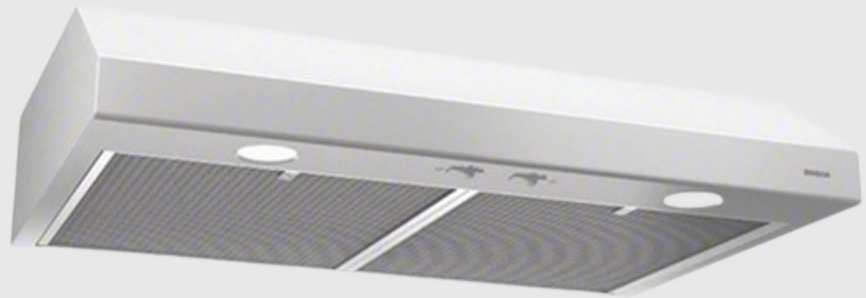

# AUTO-OUT® VENTHOOD

FOR UNDER-THE-CABINET "FLAT  
MESH" STYLE VENTHOODS

- 24/7 Automatic, Stovetop Fire Suppression
- Designed for Cooktops with Under-the-Cabinet "Flat Mesh" Style Venthoods
- Quick & Secure Installation